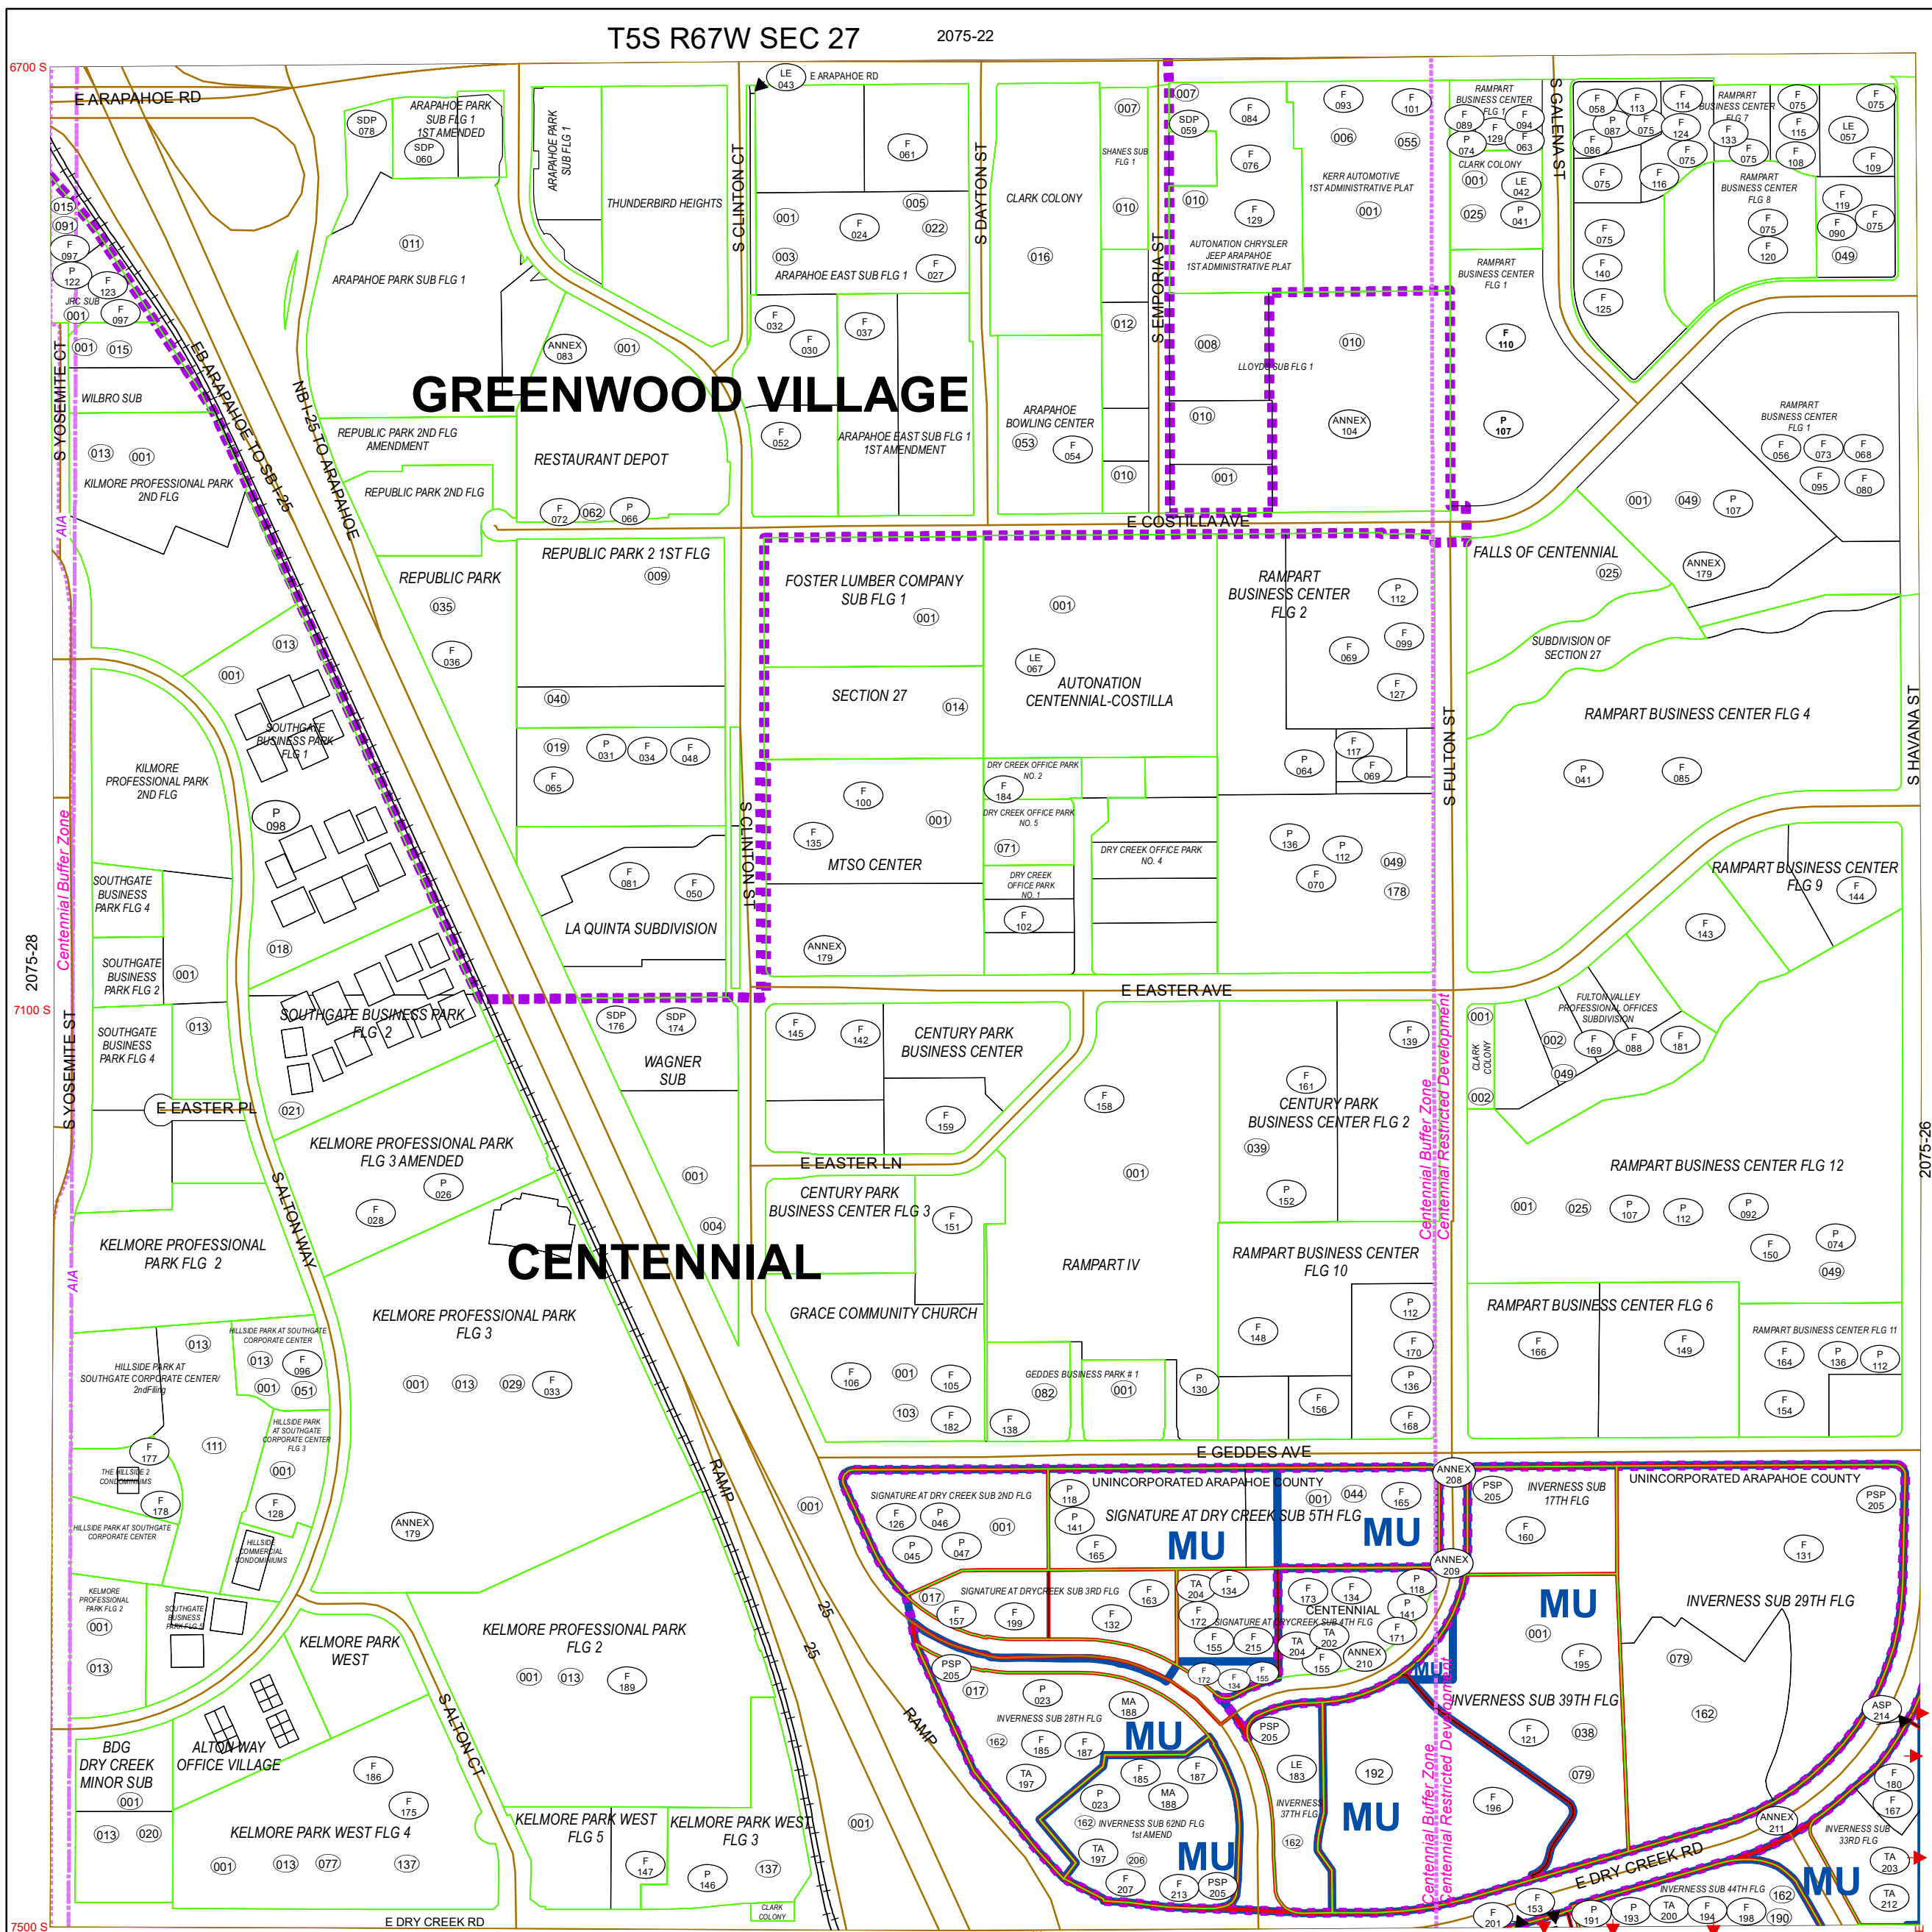

Railroads
 Roads
 Parcels
 Subdivisions
 Zoning Restrictions
 Zoning
 Jurisdictions
 Airport Influence Area

Code 2075
Sec 27
2075-34
T5S R67W

Date Saved: 8/26/2019 10:29:11 AM

400 0 400 800 Feet

General Disclaimer: Arapahoe County Makes No Representation Or Warranty As To The Accuracy Of This Base Map, And Assumes No Responsibility Or Liability To Any User. This Base Map Is Not A Legal Document. It Is Intended To Serve As An Aid In Graphic Representation Only.

Path: G:\SIM\H\MAPPING\GIS\Projects\Zoning\ZoningmapsBySection\2075-27Zoning.mxd

Revisions		Revisions	
CODE	DATE	CASE	FROM TO
192	02/14/06	Z95-008	PDP
193	04/10/06	A95-012	FDP
194	05/16/06	P95-015	FDP
195	06/29/06	A96-006	FDP
196	10/03/06	P96-015	FDP
197	04/03/07	TA96-011	FDP-TA
198	06/08/07	A97-002	FDP
199	12/11/07	A97-010	FDP
200	10/06/08	TA98-008	FDP-TA
201	09/14/08	A99-003	FDP
202	12/08/09	TA99-011	FDP-TA
203	02/10/10	TA10-001	FDP-TA
204	05/13/10	TA10-007	FDP-TA
205	04/30/13	PSP11-001	PSP
206	02/18/14	Z13-005	PDP
207	09/01/14	P13-008	FDP
208	07/19/14	CO2014-0-23	MU CENTENNIAL
209	07/19/14	CO2014-0-24	MU CENTENNIAL
210	07/19/14	CO2014-0-25	MU CENTENNIAL
211	09/21/14	CO2014-0-34	MU CENTENNIAL
212	02/14/17	A17-002	FDP-TA
213	12/20/17	A17-012	FDP
214	04/10/18	A17-013	ASP
215	08/21/19	AA18-019	FDP