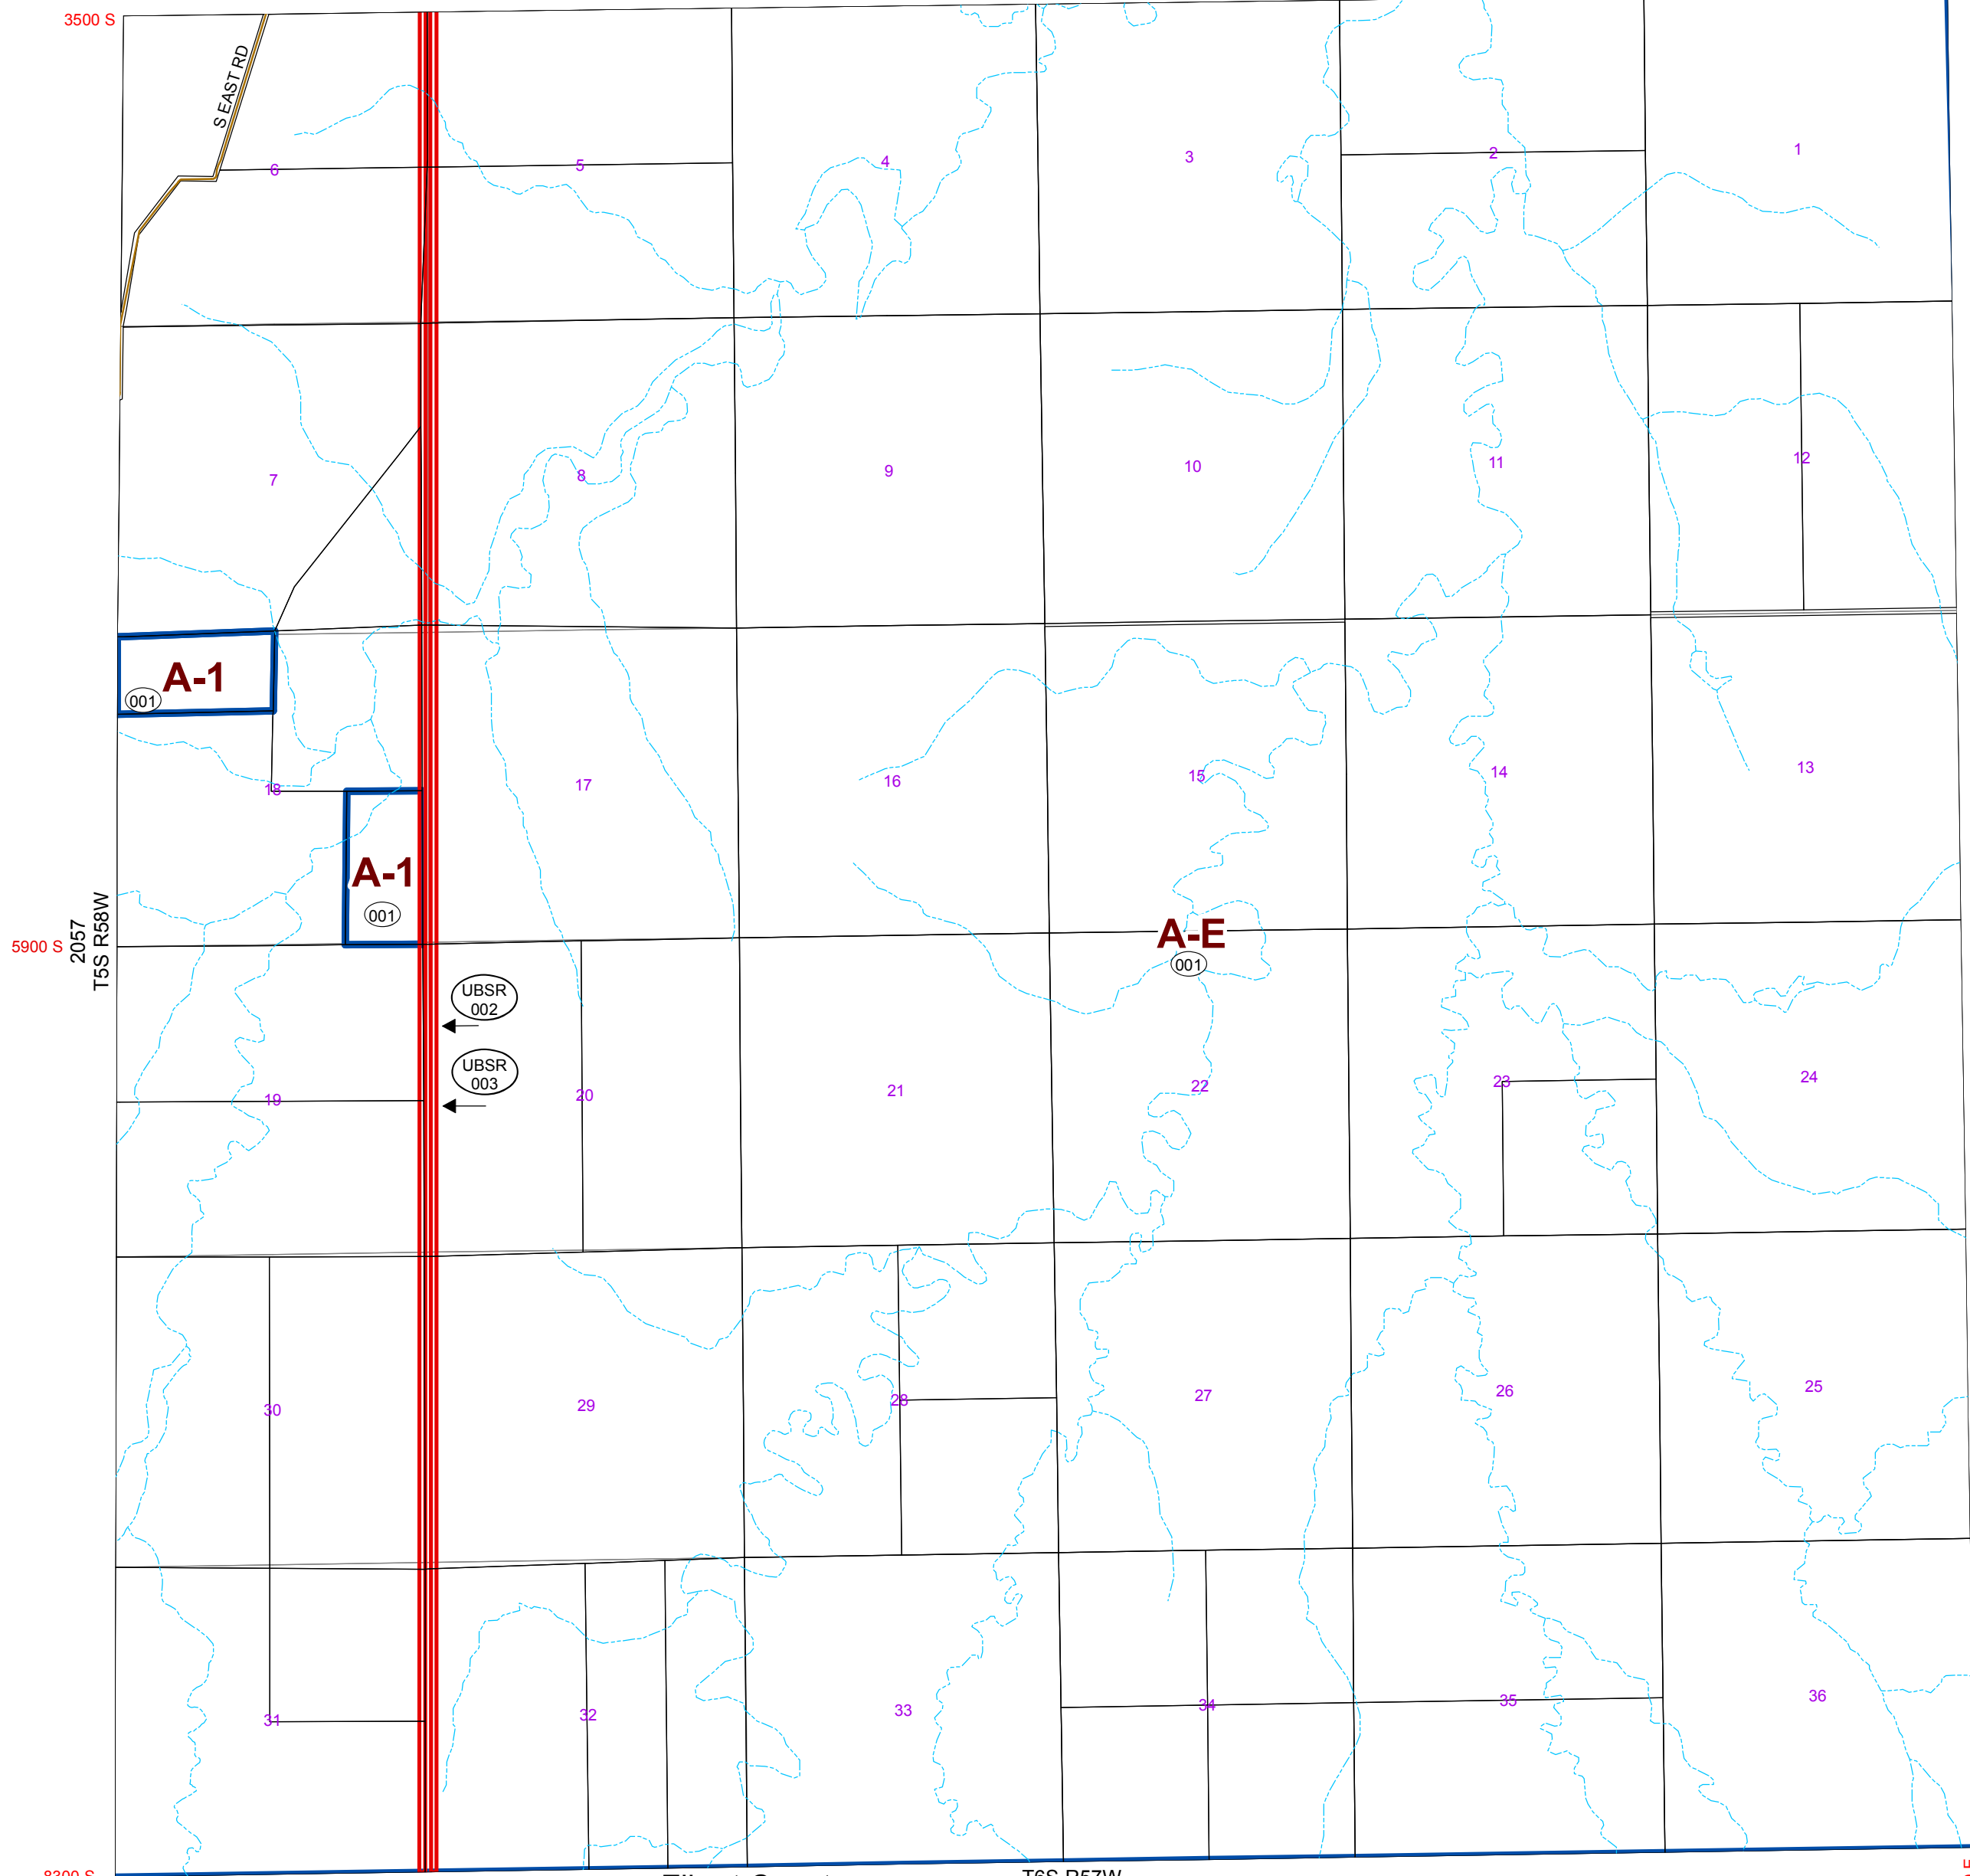

T5S R57W

1993
T4S R57W

		Revisions		
Code	Date	Case	From	To
001	06/27/72	ZONING	RES	A-1 A-E
002	05/13/08	U07-004		UBSR
003	06/02/10	A10-005		UBSR

Washington County

Elbert County

T6S R57W

Code Sec
2055 00

Path: G:\DSIMHEIMAPPING\GIS\Projects\Zoning\ZoningMapsByTwp\Twp2055Zoning.mxd

- Roads
- Rivers
- Parcels
- FDP/PDP/UBSR
- Zoning

Date Saved: 06/27/2013 1:35:46 PM

General Disclaimer:
 Arapahoe County Makes No Representation Or Warranty As To The Accuracy Of This Base Map, And Assumes No Responsibility Or Liability To Any User. This Base Map Is Not A Legal Document. It Is Intended To Serve As An Aid In Graphic Representation Only.

	R68W	R67W	R66W	R65W	R64W	R63W	R62W	R61W	R60W	R59W	R58W	R57W
T4S	1971	1973	1975	1977	1979	1981	1983	1985	1987	1989	1991	1993
T5S	2077	2075	2073	2071	2069	2067	2065	2063	2061	2059	2057	2055