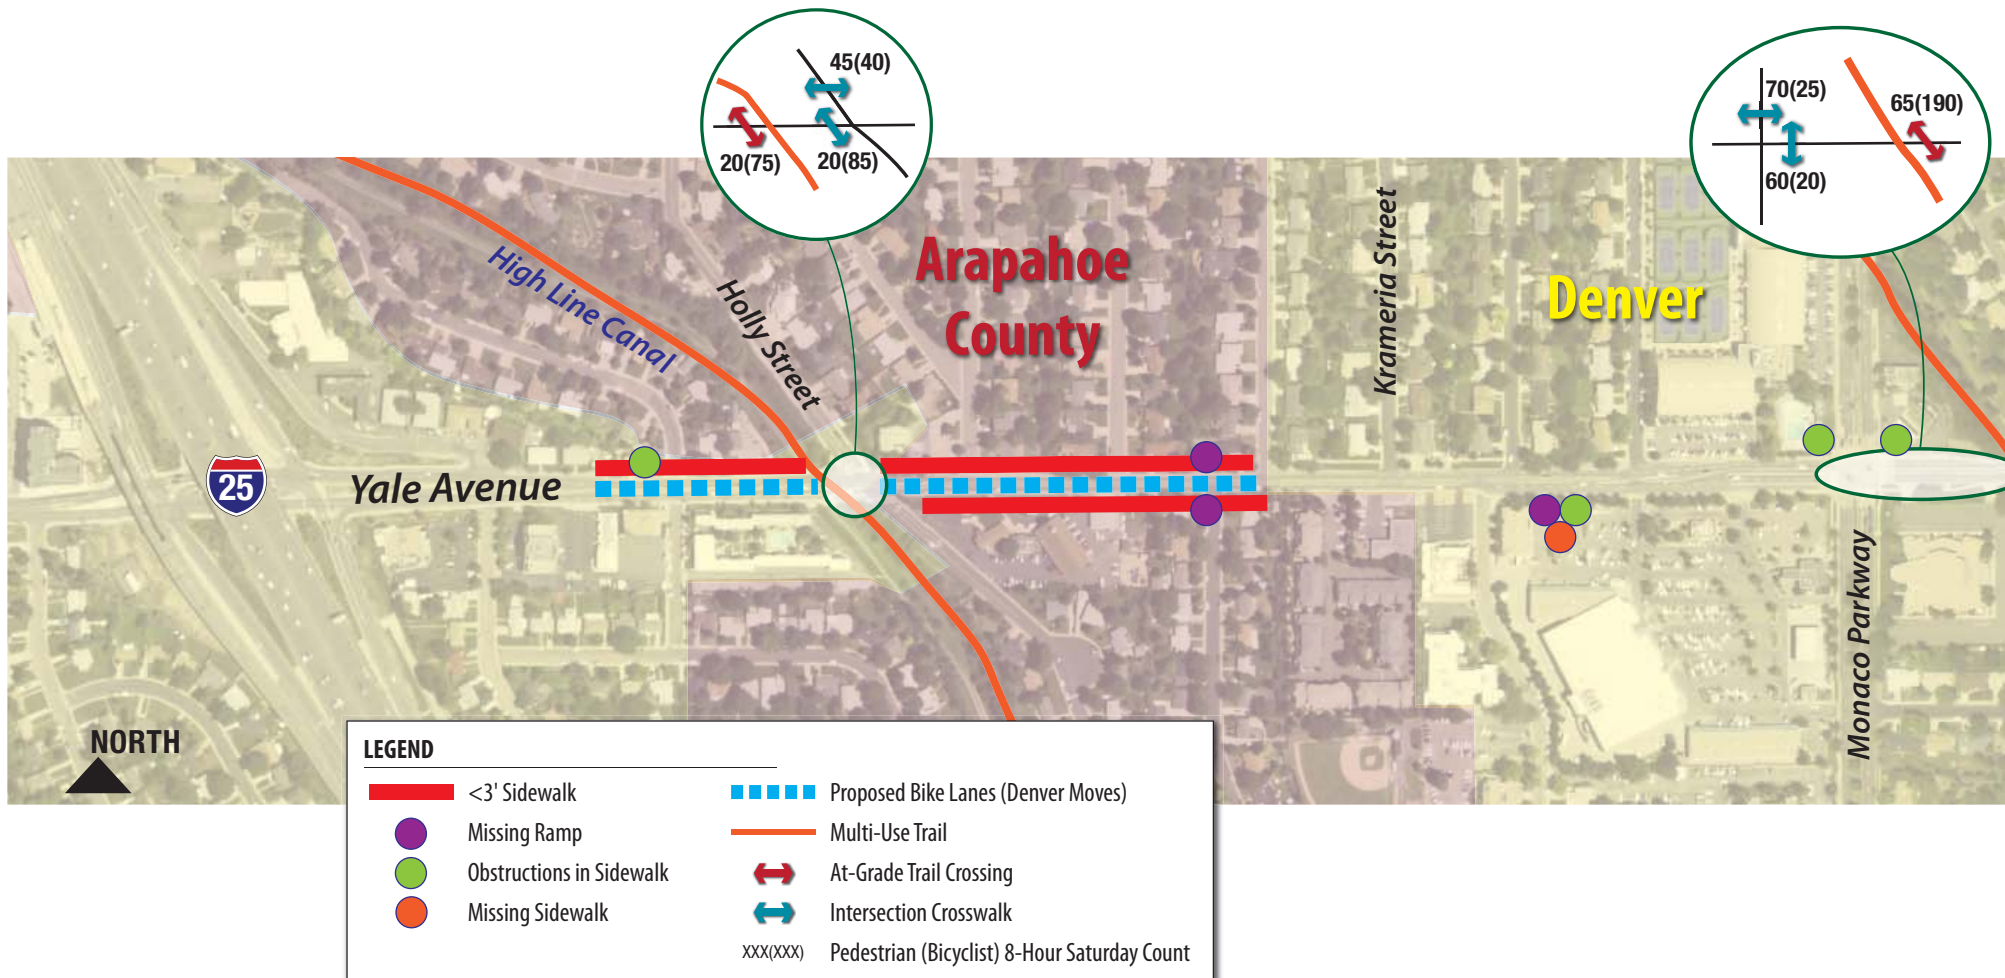

Identified Sidewalk and Bike Lane Needs

NOTE:
Yale Avenue is the only crossing of the High Line Canal and I-25 between Hampden Avenue and Evans Avenue.