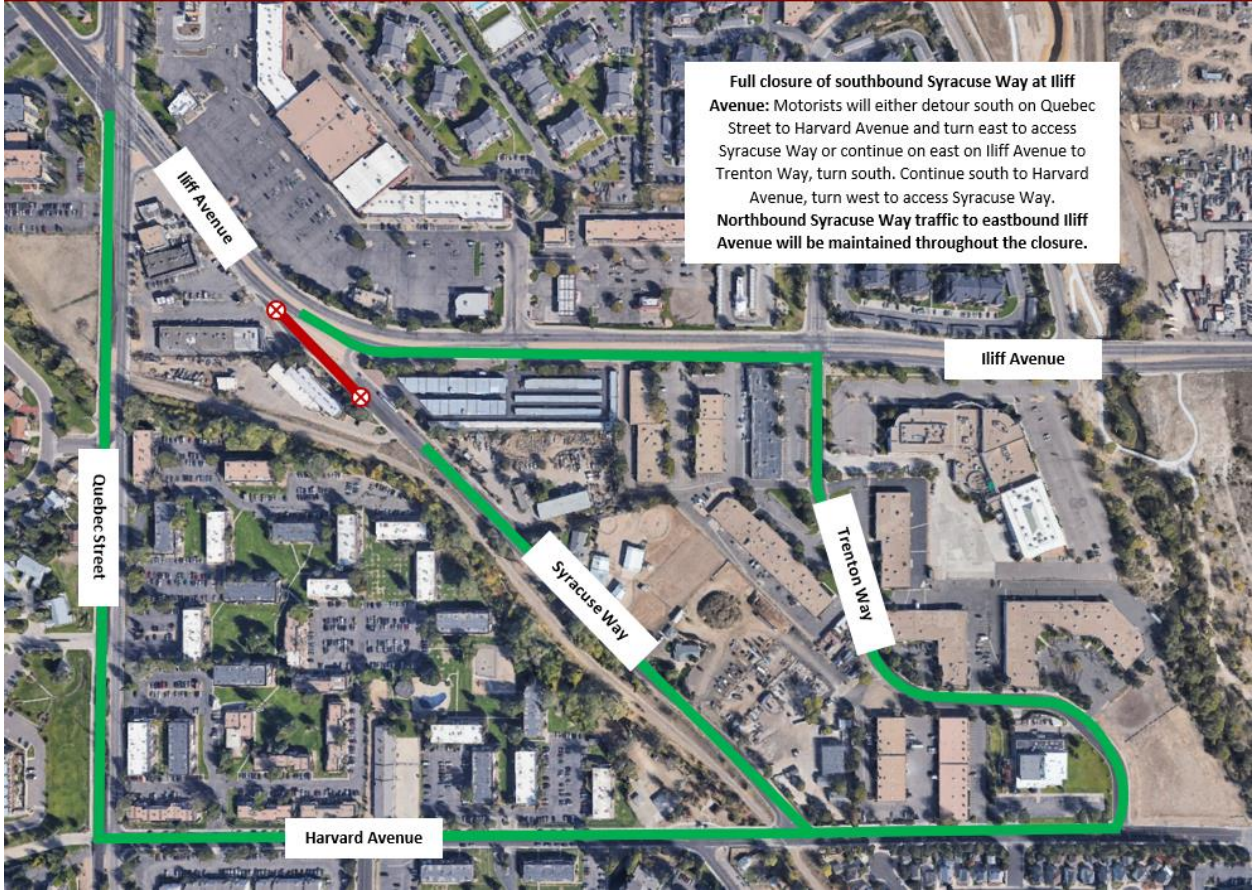

Iliff Avenue Corridor Improvement Project

Southbound Syracuse Way full closure at Iliff Avenue

ARAPAHOE COUNTY
PUBLIC WORKS & DEVELOPMENT

Full closure of southbound Syracuse Way at Iliff Avenue: Motorists will either detour south on Quebec Street to Harvard Avenue and turn east to access Syracuse Way or continue on east on Iliff Avenue to Trenton Way, turn south. Continue south to Harvard Avenue, turn west to access Syracuse Way.
Northbound Syracuse Way traffic to eastbound Iliff Avenue will be maintained throughout the closure.