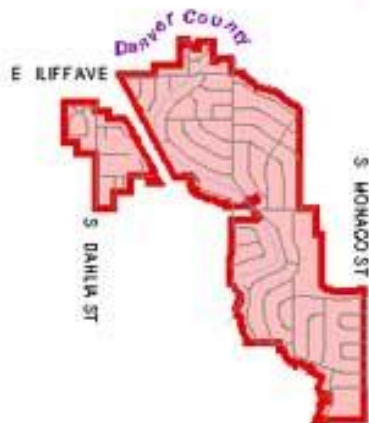

Precinct 5

CHERRY HILLS VILLAGE