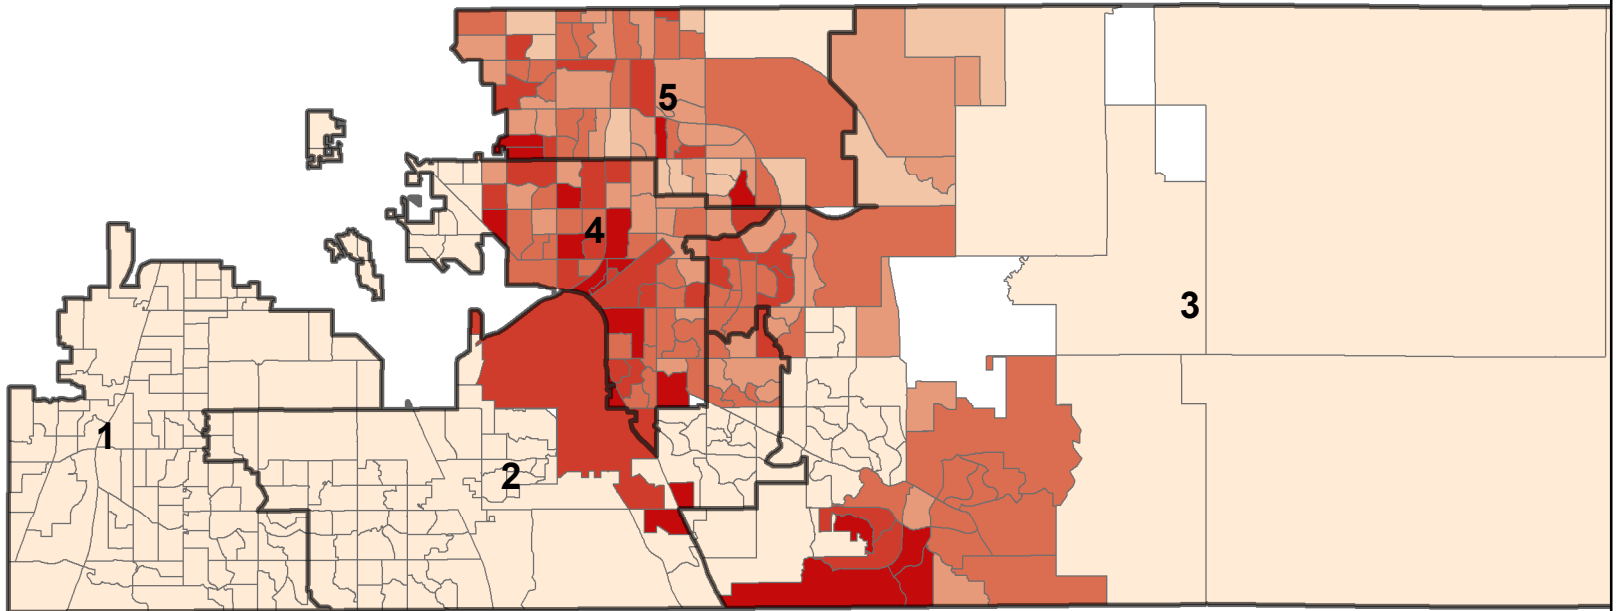

Yes on 1A Votes by Precinct

Precinct Results: Yes1A

Montgomery for Mayor Voters who Voted Yes on 1A by Precinct

Proportion on pro-Montgomery Ballots Voting Yes 1A

Coffman for Mayor Voters who Voted Yes on 1A by Precinct

Proportion of pro-Coffman Ballots Voting Yes 1A

Yes on CC Voters who Voted No on 1A by Precinct

Proportion of 'Yes on CC' Ballots Voting No on 1A

- 0.00 - 0.15
- 0.16 - 0.20
- 0.21 - 0.25
- 0.26 - 0.30
- 0.31 - 0.35